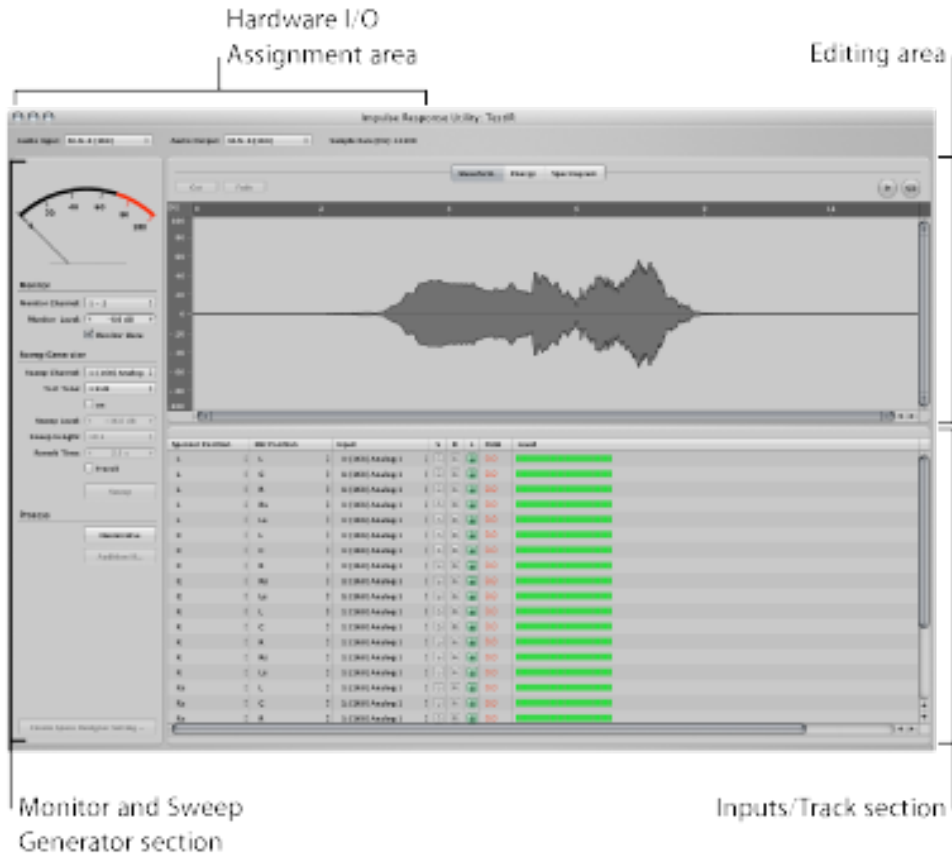

Anritsu Ms710a Service Manual

DOWNLOAD: <https://byltly.com/29431b>

Download

7c23cce9bc

[Magicsim V17.0 sim scanner V17.0.zip](#)

[Adobe Audition Cs6 Key Generator](#)

[Le sensitive movies dubbed in italian free download in hd 720p](#)

[Ski Region Simulator 2012 full free version download.rar](#)

[rurouni kenshin full movie tagalog version gohan](#)